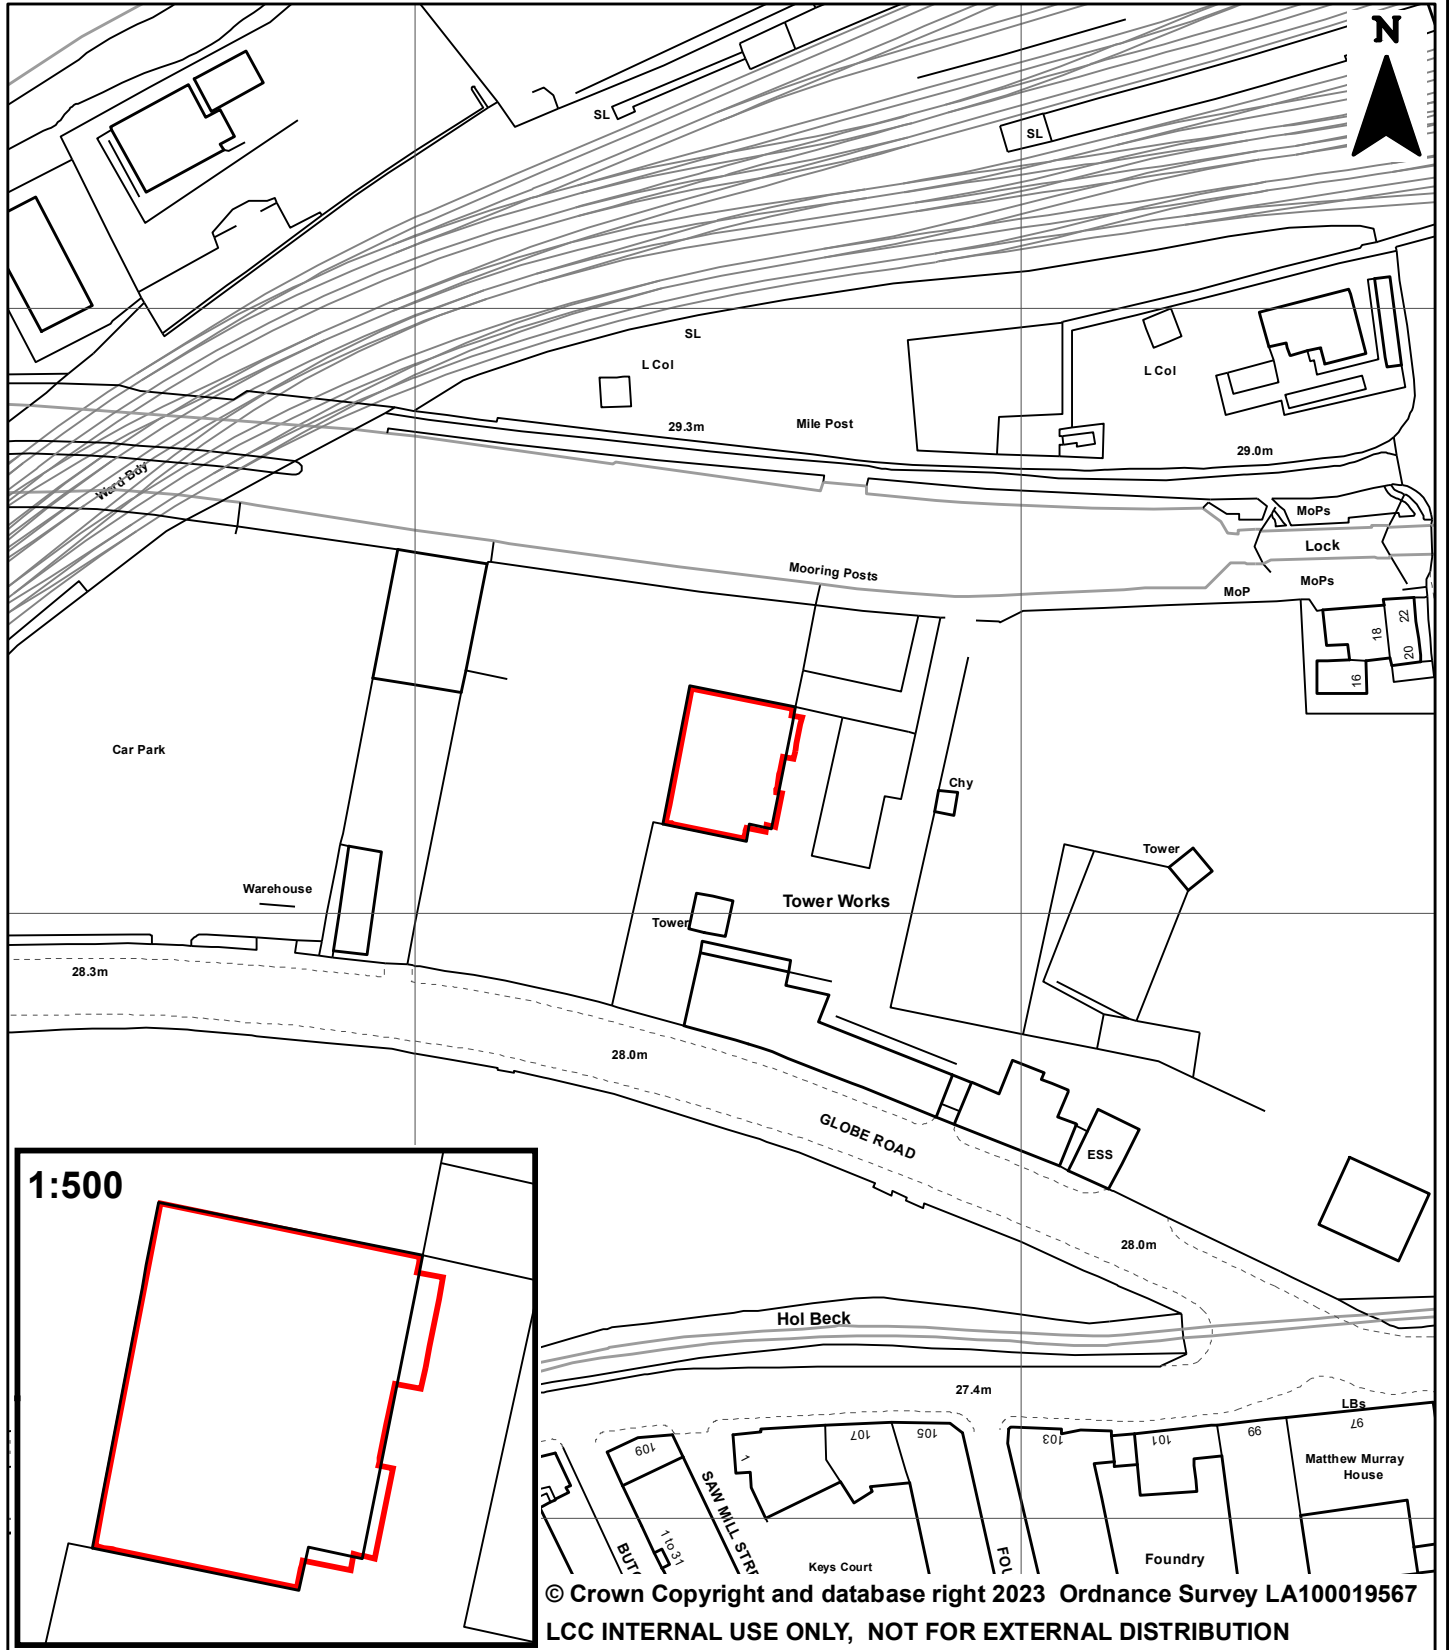

# THE ENGINE HOUSE TOWER WORKS HOLBECK LEEDS, LS11

**1:500**

You are not permitted to copy, sub-licence, distribute or sell any of this data to third parties in any form.  
Produced by Land Records, City Development, Leeds City Council

PREP BY: J Sohanpall  
DATE SAVED: 18/01/2023  
OS No: SE2933  
SCALE: 1:1,250  
**PLAN No 18583/G**